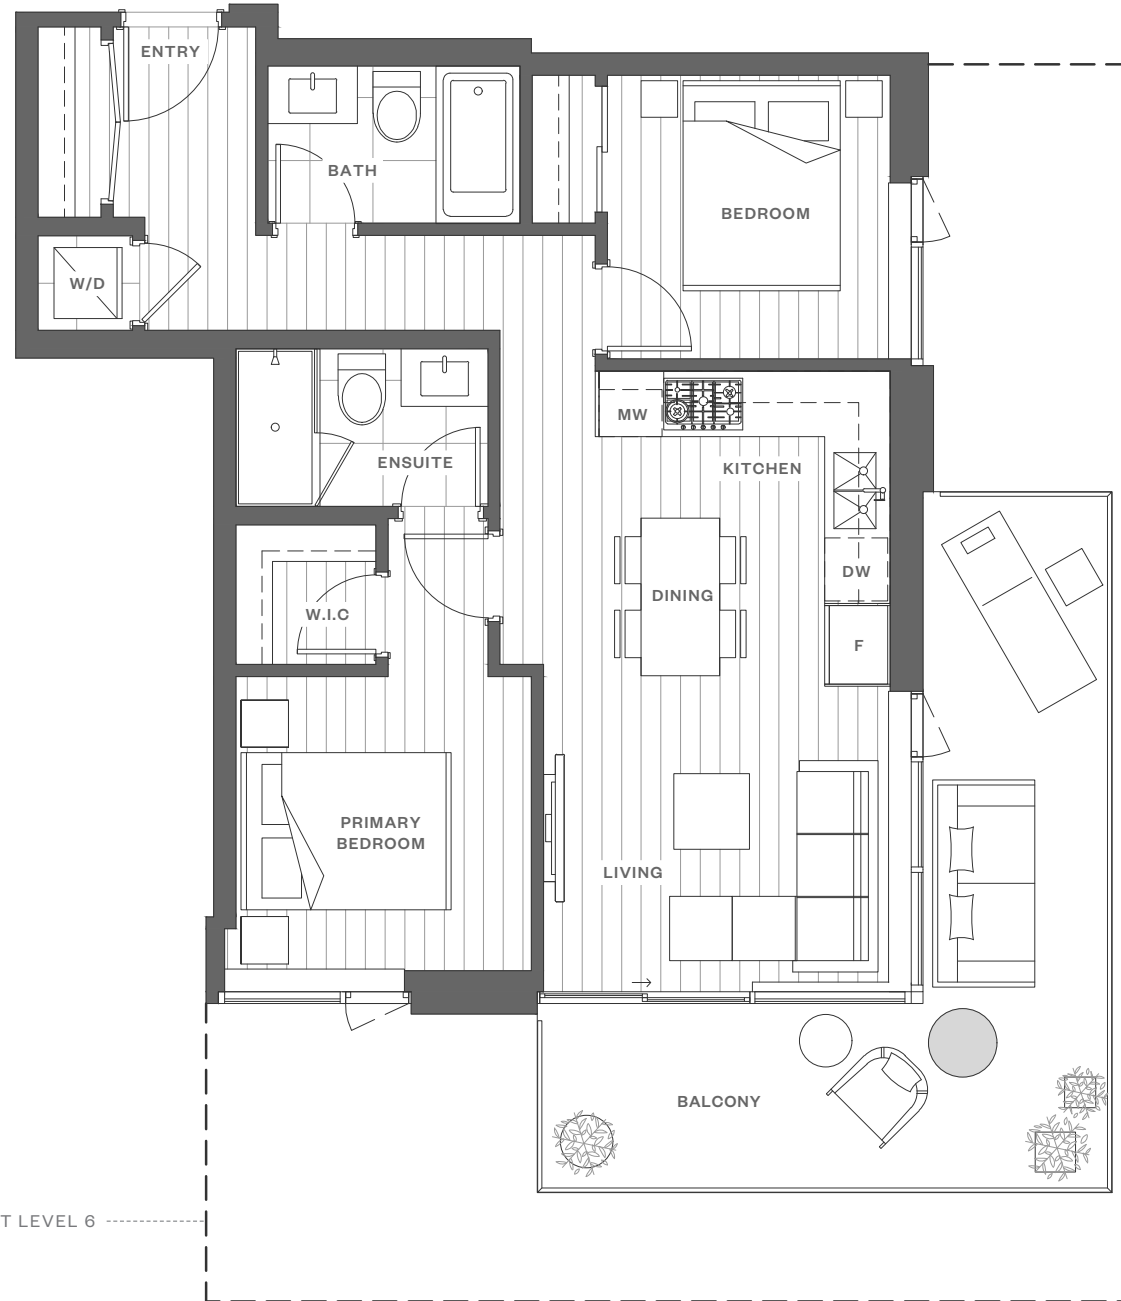

C1

FLOOR PLAN

2 BEDROOM

INDOOR SPACE 734 SQ FT
 OUTDOOR SPACE 207-474 SQ FT
 TOTAL SPACE 941-1208 SQ FT

BALCONY AT LEVEL 6 -----