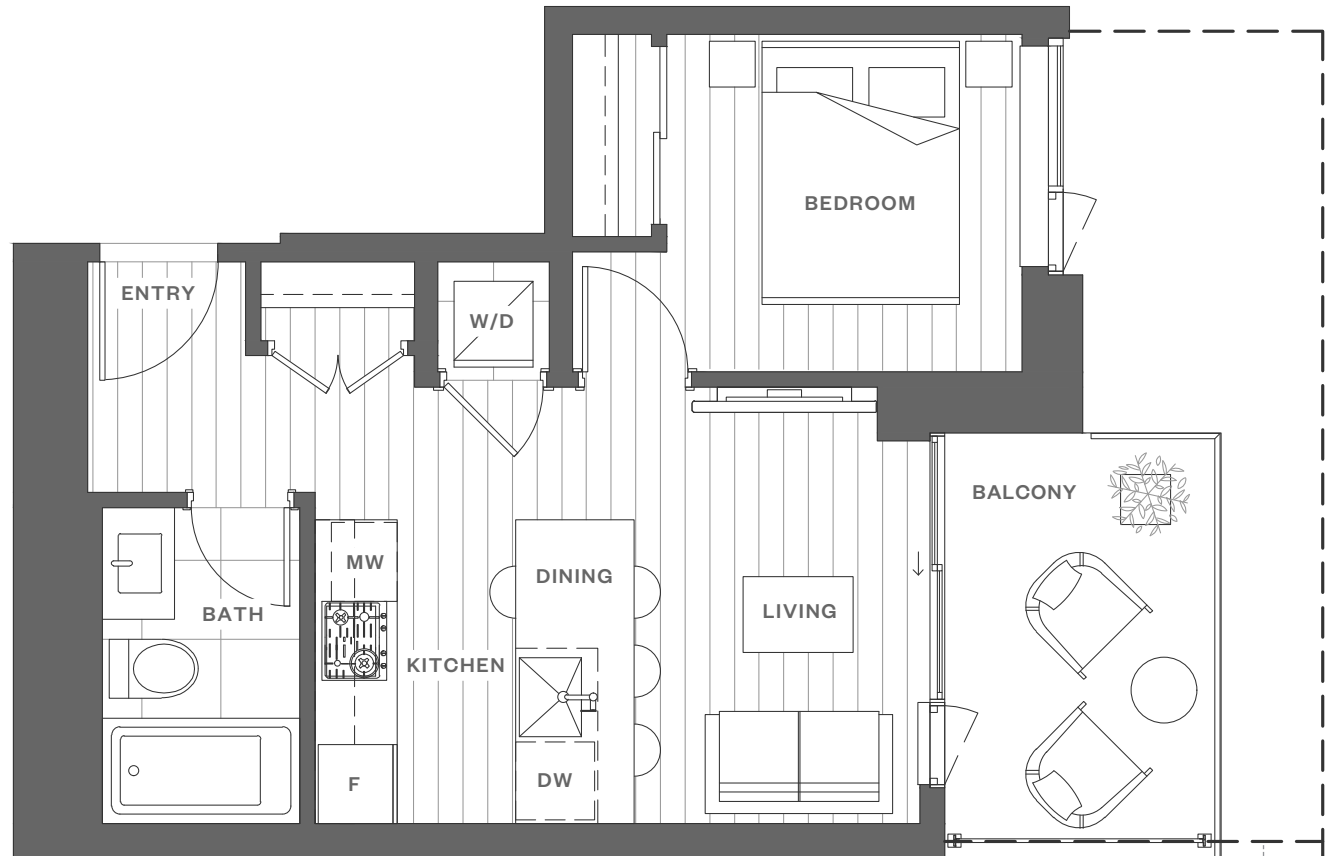

# A1

## FLOOR PLAN

### 1 BEDROOM

INDOOR SPACE 429 SQ FT  
 OUTDOOR SPACE 72-166 SQ FT  
 TOTAL SPACE 501-595 SQ FT

BALCONY AT LEVEL 6